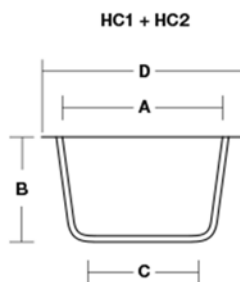

Crucible

Code	A	B	C	D	E	Estimated Weight (g)
HC1	49mm	30mm	37mm	–	–	90
HC2	49mm	30mm	40mm	56mm	–	110
HC3	36mm	36.5mm	22mm	44mm	5mm	40
HC4	36mm	38.5mm	22mm	44mm	5mm	40

Casting Dish

Code	A	B	C	D	Estimated Weight (g)
HM1	29/31mm	3mm	44mm	–	40
HM2	38/41mm	3mm	52mm	–	50
HM3	39/41mm	4mm	50mm	–	30-100
HM4	39/41mm	4mm	50mm	SQ	120
HM5	32/34mm	3.5mm	44mm	–	60