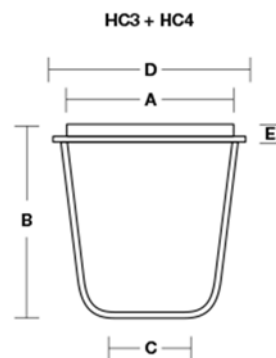

Crucible

Code	A	B	C	D	E	Estimated Weight (g)
HC1	49mm	30mm	37mm	–	–	90
HC2	49mm	30mm	40mm	56mm	–	110
HC3	36mm	36.5mm	22mm	44mm	5mm	40
HC4	36mm	38.5mm	22mm	44mm	5mm	40

Casting Dish

Code	A	B	C	D	Estimated Weight (g)
HM1	29/31mm	3mm	44mm	–	40
HM2	38/41mm	3mm	52mm	–	50
HM3	39/41mm	4mm	50mm	–	30-100
HM4	39/41mm	4mm	50mm	SQ	120
HM5	32/34mm	3.5mm	44mm	–	60