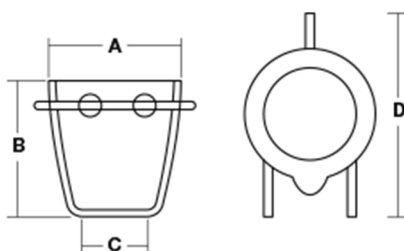

Three Pin Crucible

Code	A	B	C	D	Estimated Weight (g)
SC1	35mm	38mm	20mm	60mm	31
SC2	44mm	38mm	26mm	60mm	50
SC3	39mm	43mm	22mm	60mm	38