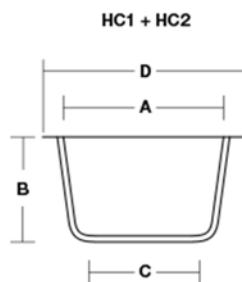

Crucible

Code	A	B	C	D	E	Estimated Weight (g)
HC1	49mm	30mm	37mm	–	–	90
HC2	49mm	30mm	40mm	56mm	–	110
HC3	36mm	36.5mm	22mm	44mm	5mm	40
HC4	36mm	38.5mm	22mm	44mm	5mm	40