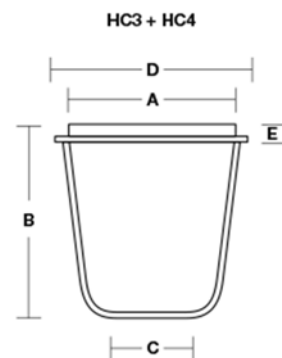

Crucible

Code	A	B	C	D	E	Estimated Weight (g)
HC1	49mm	30mm	37mm	–	–	90
HC2	49mm	30mm	40mm	56mm	–	110
HC3	36mm	36.5mm	22mm	44mm	5mm	40
HC4	36mm	38.5mm	22mm	44mm	5mm	40