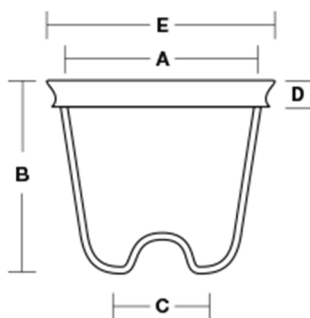

Crucible

Code	A	B	C	D	E	Estimated Weight (g)
CC1	37mm	32mm	20mm	5mm	43mm	26
CC2	37mm	32mm	20mm	5mm	43mm	30