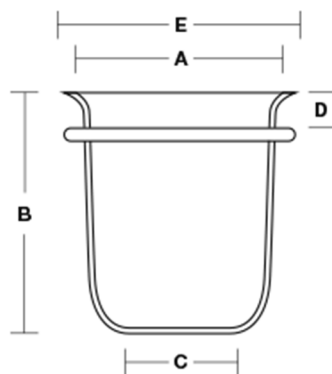

Phoenix Ring Crucible

Code	A	B	C	D	E	Estimated Weight (g)
AC1	32mm	36mm	20mm	8mm	37.5mm	40
AC2	32mm	43mm	20mm	12mm	37.5mm	40
AC3	34mm	36.5mm	20mm	9mm	40mm	40