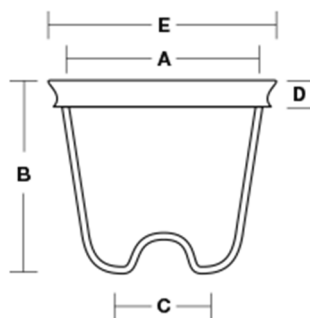

Dimple Crucible

Code	A	B	C	D	E	Estimated Weight (g)
CC1	37mm	32mm	20mm	5mm	43mm	26
CC2	37mm	32mm	20mm	5mm	43mm	30