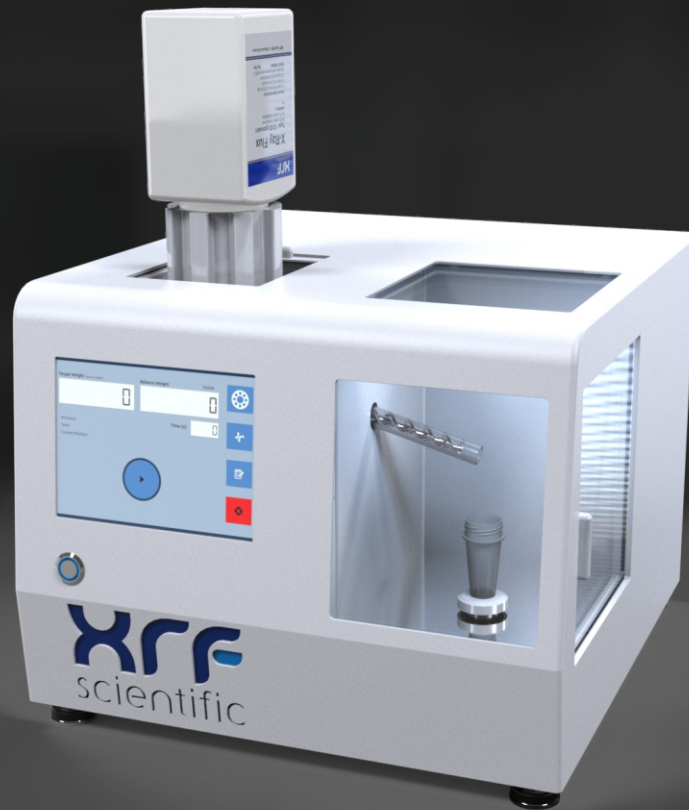

The ultimate in fusion technology

xrWeigh: the instrument for the accurate and fast weighing of a broad range of fluxes

Super-fast! Can weigh out to mg accuracy in under a minute

Dose into **platinum crucibles** or **vials** using **ratio methods** or **catch-weights**

Suitable for **plain fluxes** or those with **additions such as sodium nitrate**

Easy clean feature to change out between flux types or for shift-end

Available in a single position format or with **carousel loading option**